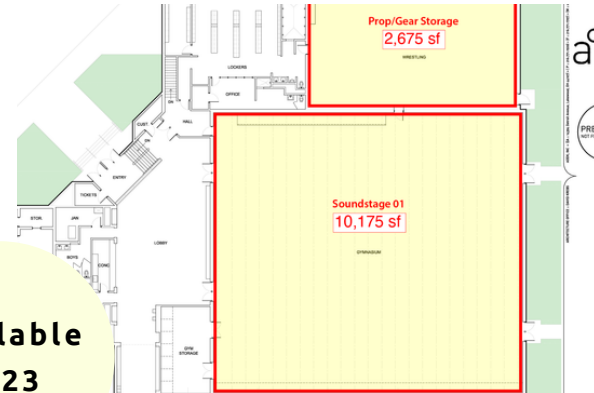

SOUNDSTAGE 01 RATE SHEET

**Available
2023**

NORTHEAST OHIO'S LARGEST FILM PRODUCTION STUDIO

SOUNDSTAGE 01

- 10,175 SF
- 100' X 110'
- Ceiling Height:
22'7" to deck
26'11" to ceiling
- Production
Offices 3,000 SF
- Prop/Gear
Storage 2,675 SF
- 2 Green Rooms
- Make-up Room
w/3 stations
- Wardrobe Room
- 2 Dressing Rooms
- Private Restrooms
- Crew Restrooms
- Ample Parking
- Power: 1200 amps
- Internet Speed:
250/250