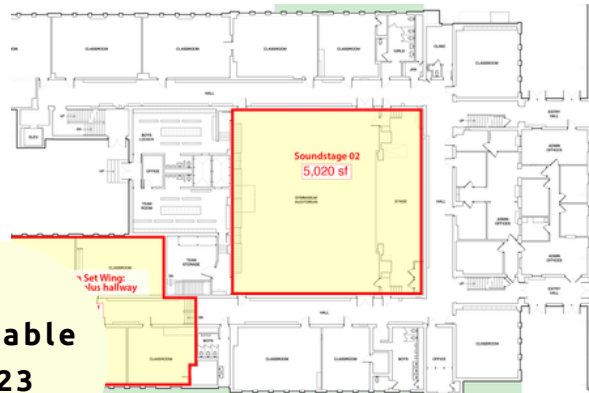

SOUNDSTAGE 02 RATE SHEET

NORTHEAST OHIO'S LARGEST FILM PRODUCTION STUDIO

SOUNDSTAGE 02

- 5,020 SF
- 71' X 71'
- Ceiling Height:
20'7" to deck
23'5" to ceiling
- 1 Production Office
- 1 Prop/Gear Storage
- 1 Green Room
- 1 Make-up Room w/ wardrobe
- Crew Restrooms
- Ample Parking
- Power: 1200 amps
- Internet Speed: 250/250