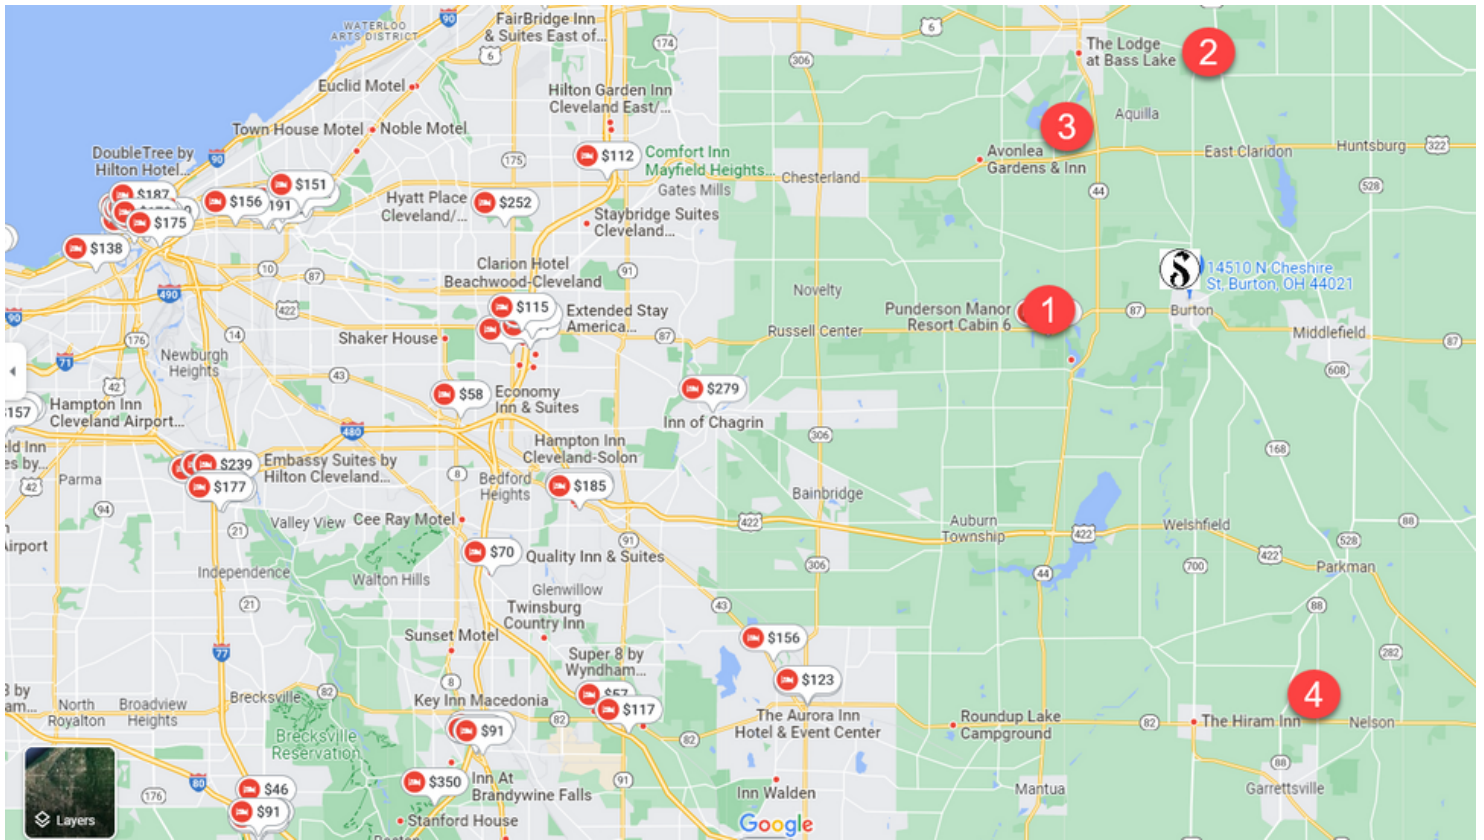

Nearby Lodging

1. Punderson Manor 5.4 miles to Schoolyard or 10 minutes

2. Bass Lake Lodge 8.5 miles from Schoolyard or 13 minutes

3. Avonlea Gardens and Inn 9.4 miles from Schoolyard or 14 minutes

4. The Hiram Inn 11.8 miles from Schoolyard or 17 minutes